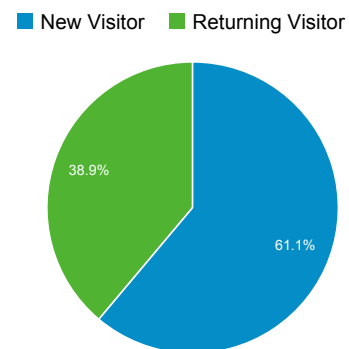

Audience Overview

Overview

602 people visited this site

Visits 661	Unique Visitors 602	Pageviews 900
Pages / Visit 1.36	Avg. Visit Duration 00:01:19	Bounce Rate 83.06%
% New Visits 61.12%		

Language	Visits	% Visits
1. el	277	41.91%
2. el-gr	223	33.74%
3. en-us	114	17.25%
4. en	34	5.14%
5. en-gb	7	1.06%
6. de-de	2	0.30%
7. bg	1	0.15%
8. fr-fr	1	0.15%
9. ja-jp	1	0.15%
10. ro	1	0.15%