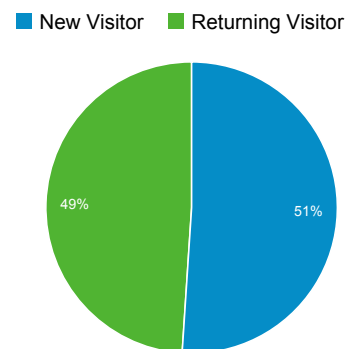

## Audience Overview

### 385 people visited this site

Visits <b>433</b>	Unique Visitors <b>385</b>	Pageviews <b>965</b>
Pages / Visit <b>2.23</b>	Avg. Visit Duration <b>00:01:40</b>	Bounce Rate <b>23.56%</b>
% New Visits <b>51.04%</b>		