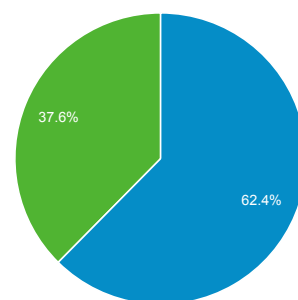

Audience Overview

Overview

● Visits

460 people visited this site

Visits
516

Unique Visitors
460

Pageviews
1,310

Pages / Visit
2.54

Avg. Visit Duration
00:02:36

Bounce Rate
23.84%

% New Visits
62.40%

■ New Visitor ■ Returning Visitor

Language	Visits	% Visits
1. el	225	43.60%
2. el-gr	170	32.95%
3. en-us	100	19.38%
4. en	16	3.10%
5. de-de	2	0.39%
6. bg-bg	1	0.19%
7. it	1	0.19%
8. it-it	1	0.19%