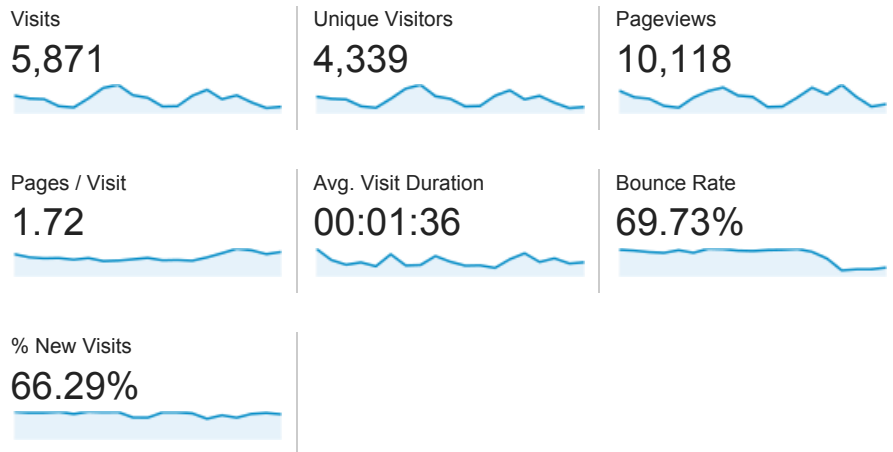

Audience Overview

Overview

4,339 people visited this site

■ New Visitor ■ Returning Visitor

Language	Visits	% Visits
1. el	2,537	43.21%
2. el-gr	2,058	35.05%
3. en-us	1,026	17.48%
4. en	147	2.50%
5. en-gb	62	1.06%
6. de-de	8	0.14%
7. pl	4	0.07%
8. ru	4	0.07%
9. ro	3	0.05%
10. bg	2	0.03%