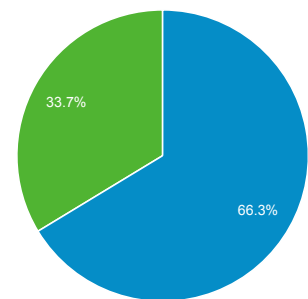

Audience Overview

Overview

4,339 people visited this site

■ New Visitor ■ Returning Visitor

Language	Visits	% Visits
1. el	2,537	43.21%
2. el-gr	2,058	35.05%
3. en-us	1,026	17.48%
4. en	147	2.50%
5. en-gb	62	1.06%
6. de-de	8	0.14%
7. pl	4	0.07%
8. ru	4	0.07%
9. ro	3	0.05%
10. bg	2	0.03%