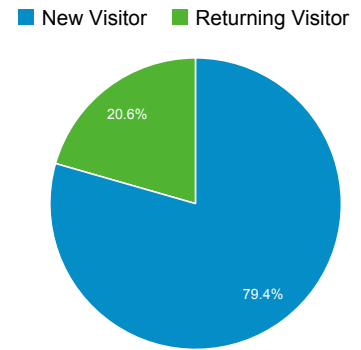

## Audience Overview

### 30,360 people visited this site

Language	Visits	% Visits
1. el	18,169	48.27%
2. el-gr	9,916	26.34%
3. en-us	7,840	20.83%
4. en	931	2.47%
5. en-gb	497	1.32%
6. ru	32	0.09%
7. de	25	0.07%
8. pl	23	0.06%
9. de-de	19	0.05%
10. ru-ru	18	0.05%