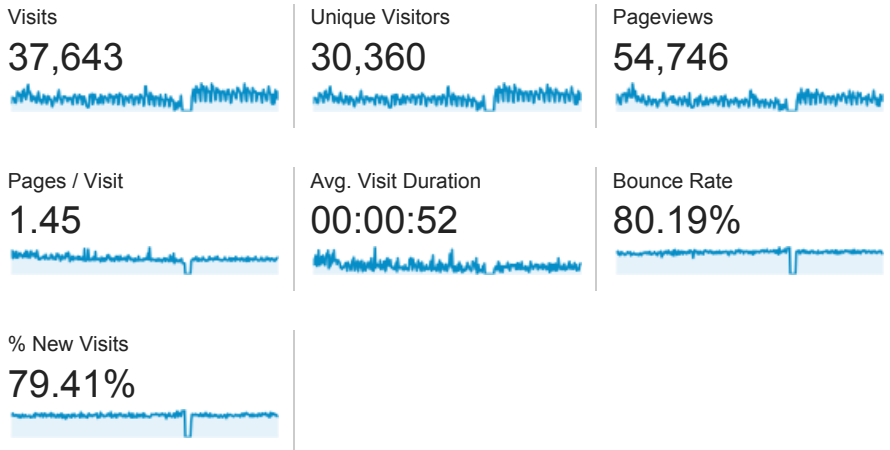

## Audience Overview

### Overview

### 30,360 people visited this site

Language	Visits	% Visits
1. el	18,169	48.27%
2. el-gr	9,916	26.34%
3. en-us	7,840	20.83%
4. en	931	2.47%
5. en-gb	497	1.32%
6. ru	32	0.09%
7. de	25	0.07%
8. pl	23	0.06%
9. de-de	19	0.05%
10. ru-ru	18	0.05%