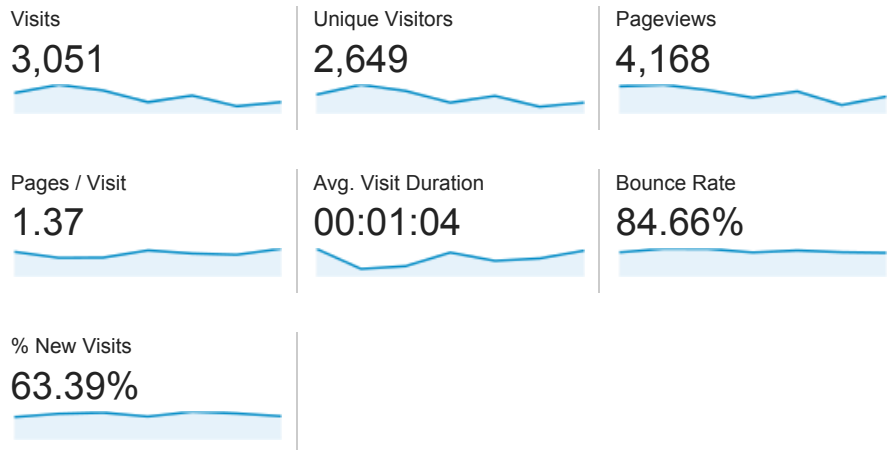

Audience Overview

All Visits
100.00%

Overview

2,649 people visited this site

■ New Visitor ■ Returning Visitor

Language	Visits	% Visits
1. el	1,337	43.82%
2. el-gr	1,059	34.71%
3. en-us	474	15.54%
4. en	114	3.74%
5. en-gb	33	1.08%
6. de-de	16	0.52%
7. bg	2	0.07%
8. de	2	0.07%
9. pl	2	0.07%
10. ro	2	0.07%