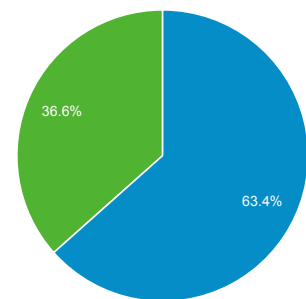

Audience Overview

All Visits
100.00%

Overview

2,649 people visited this site

■ New Visitor ■ Returning Visitor

Language	Visits	% Visits
1. el	1,337	43.82%
2. el-gr	1,059	34.71%
3. en-us	474	15.54%
4. en	114	3.74%
5. en-gb	33	1.08%
6. de-de	16	0.52%
7. bg	2	0.07%
8. de	2	0.07%
9. pl	2	0.07%
10. ro	2	0.07%