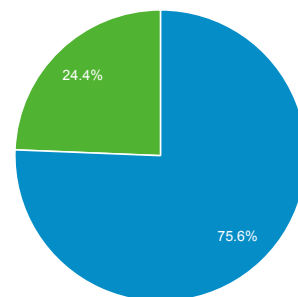

## Audience Overview

Dec 16, 2013 - Dec 22, 2013

All Visits  
100.00%

### 5,984 people visited this site

■ New Visitor ■ Returning Visitor

Language	Visits	% Visits
1. el	3,221	47.77%
2. el-gr	2,122	31.47%
3. en-us	1,075	15.94%
4. en	192	2.85%
5. en-gb	64	0.95%
6. de-de	26	0.39%
7. de	9	0.13%
8. fr	5	0.07%
9. es-es	4	0.06%
10. c	3	0.04%