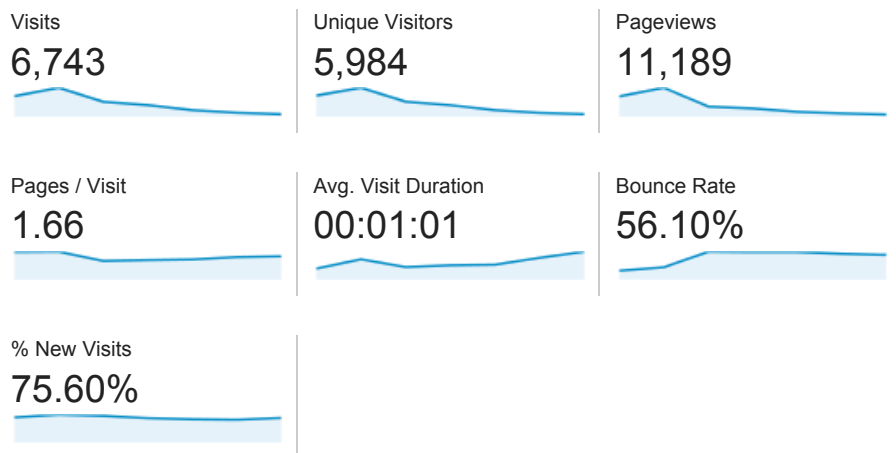

## Audience Overview

Dec 16, 2013 - Dec 22, 2013

All Visits  
100.00%

### Overview

### 5,984 people visited this site

■ New Visitor ■ Returning Visitor

Language	Visits	% Visits
1. el	3,221	47.77%
2. el-gr	2,122	31.47%
3. en-us	1,075	15.94%
4. en	192	2.85%
5. en-gb	64	0.95%
6. de-de	26	0.39%
7. de	9	0.13%
8. fr	5	0.07%
9. es-es	4	0.06%
10. c	3	0.04%