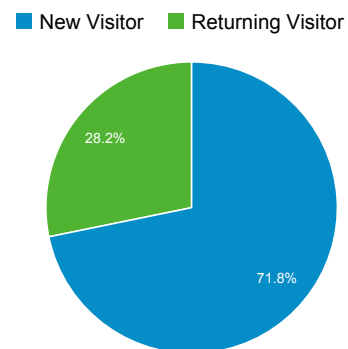

Audience Overview

Overview

● Visits

148 people visited this site

Visits 156	Unique Visitors 148	Pageviews 248
Pages / Visit 1.59	Avg. Visit Duration 00:01:49	Bounce Rate 77.56%
% New Visits 71.79%		

Language	Visits	% Visits
1. el	83	53.21%
2. el-gr	52	33.33%
3. en-us	14	8.97%
4. de-de	2	1.28%
5. en-gb	2	1.28%
6. fr	2	1.28%
7. pt-pt	1	0.64%