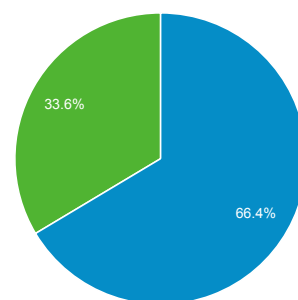

Audience Overview

Overview

● Visits

250 people visited this site

Visits
274

Unique Visitors
250

Pageviews
422

Pages / Visit
1.54

Avg. Visit Duration
00:01:25

Bounce Rate
81.02%

% New Visits
66.42%

■ New Visitor ■ Returning Visitor

Language	Visits	% Visits
1. el	122	44.53%
2. el-gr	98	35.77%
3. en-us	41	14.96%
4. en	9	3.28%
5. de-de	2	0.73%
6. en-gb	1	0.36%
7. sv	1	0.36%