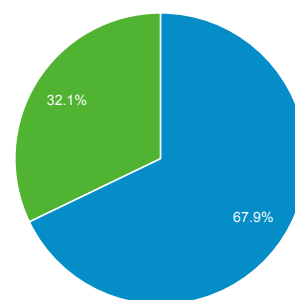

Audience Overview

Overview

● Visits

447 people visited this site

Visits
476

Unique Visitors
447

Pageviews
655

Pages / Visit
1.38

Avg. Visit Duration
00:00:58

Bounce Rate
86.13%

% New Visits
67.86%

■ New Visitor ■ Returning Visitor

Language	Visits	% Visits
1. el	214	44.96%
2. el-gr	160	33.61%
3. en-us	82	17.23%
4. en	7	1.47%
5. en-gb	5	1.05%
6. bg	2	0.42%
7. de-de	2	0.42%
8. de	1	0.21%
9. es-es	1	0.21%
10. fr	1	0.21%