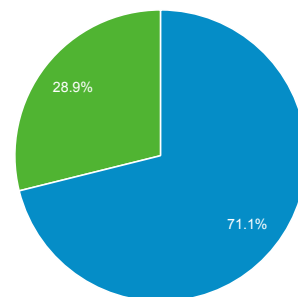

Audience Overview

Overview

● Visits

820 people visited this site

Visits
876

Unique Visitors
820

Pageviews
1,166

Pages / Visit
1.33

Avg. Visit Duration
00:00:55

Bounce Rate
86.19%

% New Visits
71.12%

■ New Visitor ■ Returning Visitor

Language	Visits	% Visits
1. el	377	43.04%
2. el-gr	320	36.53%
3. en-us	139	15.87%
4. en	24	2.74%
5. de-de	9	1.03%
6. en-gb	5	0.57%
7. c	1	0.11%
8. es-es	1	0.11%