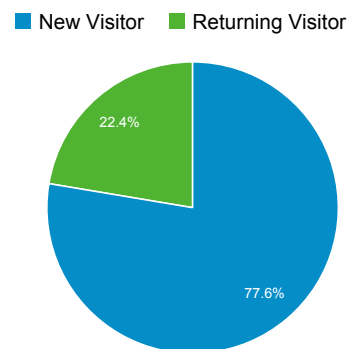

Audience Overview

Overview

● Visits

1,077 people visited this site

Visits 1,136	Unique Visitors 1,077	Pageviews 1,445
Pages / Visit 1.27	Avg. Visit Duration 00:00:48	Bounce Rate 87.41%
% New Visits 77.64%		