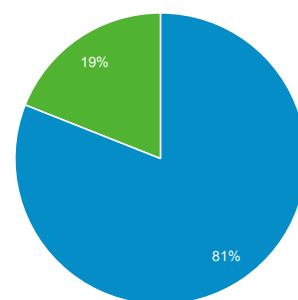

Audience Overview

Overview

● Visits

2,112 people visited this site

Visits	Unique Visitors	Pageviews
2,243	2,112	4,273
Pages / Visit	Avg. Visit Duration	Bounce Rate
1.91	00:01:19	37.98%
% New Visits		
81.01%		

■ New Visitor ■ Returning Visitor

Language	Visits	% Visits
1. el	1,097	48.91%
2. el-gr	643	28.67%
3. en-us	383	17.08%
4. en	82	3.66%
5. en-gb	26	1.16%
6. de-de	3	0.13%
7. de	2	0.09%
8. it	2	0.09%
9. c	1	0.04%
10. en-uk	1	0.04%