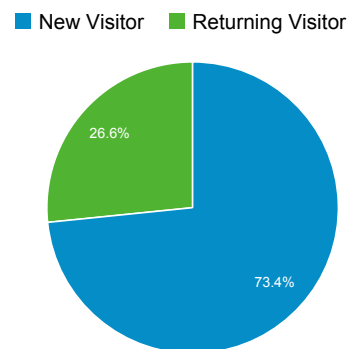

Audience Overview

Overview

● Visits

1,537 people visited this site

Visits 1,582	Unique Visitors 1,537	Pageviews 2,980
Pages / Visit 1.88	Avg. Visit Duration 00:00:42	Bounce Rate 27.18%
% New Visits 73.39%		