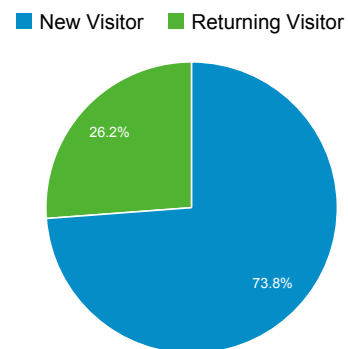

Audience Overview

Overview

5,378 people visited this site

Language	Visits	% Visits
1. el	2,880	44.23%
2. el-gr	2,385	36.63%
3. en-us	909	13.96%
4. en	208	3.19%
5. en-gb	62	0.95%
6. de-de	17	0.26%
7. bg	12	0.18%
8. fr	7	0.11%
9. de	4	0.06%
10. fr-fr	3	0.05%