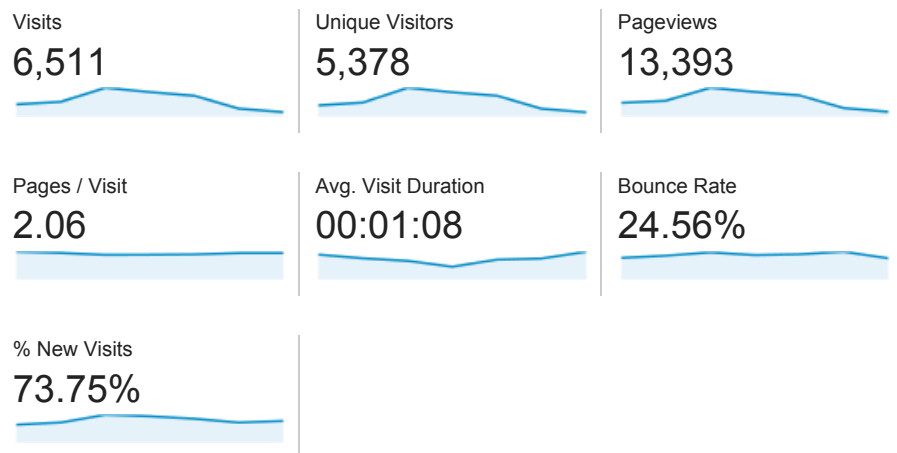

Audience Overview

Overview

5,378 people visited this site

Language	Visits	% Visits
1. el	2,880	44.23%
2. el-gr	2,385	36.63%
3. en-us	909	13.96%
4. en	208	3.19%
5. en-gb	62	0.95%
6. de-de	17	0.26%
7. bg	12	0.18%
8. fr	7	0.11%
9. de	4	0.06%
10. fr-fr	3	0.05%