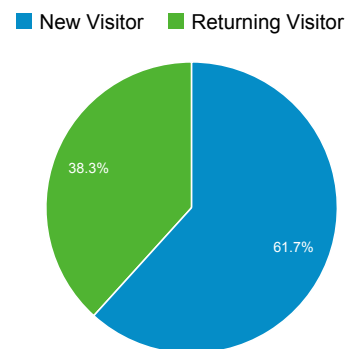

## Audience Overview

## 418 people visited this site

Visits <b>444</b>	Unique Visitors <b>418</b>	Pageviews <b>945</b>
Pages / Visit <b>2.13</b>	Avg. Visit Duration <b>00:01:15</b>	Bounce Rate <b>27.25%</b>
% New Visits <b>61.71%</b>		