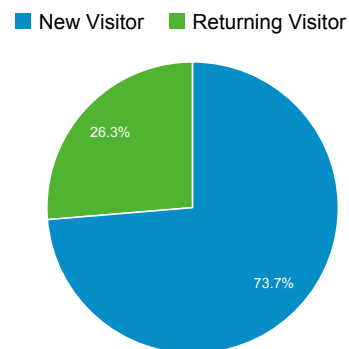

Audience Overview

Overview

● Visits

1,144 people visited this site

Visits 1,201	Unique Visitors 1,144	Pageviews 2,434
Pages / Visit 2.03	Avg. Visit Duration 00:01:11	Bounce Rate 24.81%
% New Visits 73.69%		

Language	Visits	% Visits
1. el	534	44.46%
2. el-gr	430	35.80%
3. en-us	172	14.32%
4. en	24	2.00%
5. en-gb	18	1.50%
6. de-de	6	0.50%
7. bg	4	0.33%
8. fr	3	0.25%
9. ru	3	0.25%
10. hr	2	0.17%