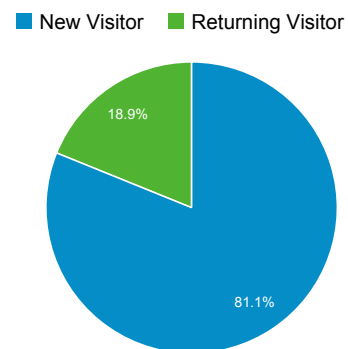

## Audience Overview

Dec 12, 2013 - Dec 12, 2013

### Overview

● Visits

### 1,338 people visited this site

Visits <b>1,420</b>	Unique Visitors <b>1,338</b>	Pageviews <b>2,835</b>
Pages / Visit <b>2.00</b>	Avg. Visit Duration <b>00:00:45</b>	Bounce Rate <b>24.01%</b>
% New Visits <b>81.13%</b>		