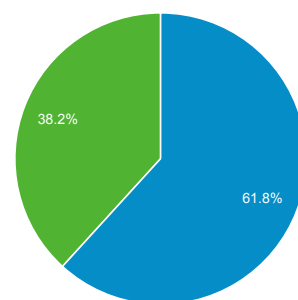

762 people visited this site

Visits
842

Unique Visitors
762

Pageviews
1,800

Pages / Visit
2.14

Avg. Visit Duration
00:01:16

Bounce Rate
23.40%

% New Visits
61.76%

■ New Visitor ■ Returning Visitor