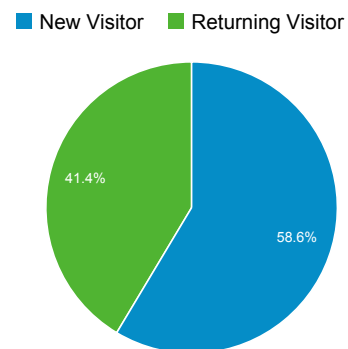

Audience Overview

Overview

2,103 people visited this site

Language	Visits	% Visits
1. el	1,180	43.13%
2. el-gr	948	34.65%
3. en-us	473	17.29%
4. en	75	2.74%
5. en-gb	29	1.06%
6. de-de	14	0.51%
7. it	5	0.18%
8. (not set)	1	0.04%
9. bg	1	0.04%
10. bg-bg	1	0.04%