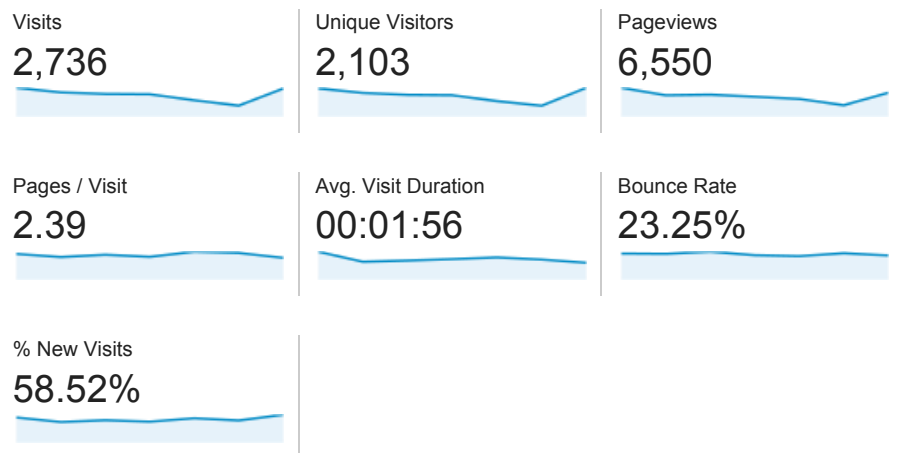

Audience Overview

Overview

2,103 people visited this site

Language	Visits	% Visits
1. el	1,180	43.13%
2. el-gr	948	34.65%
3. en-us	473	17.29%
4. en	75	2.74%
5. en-gb	29	1.06%
6. de-de	14	0.51%
7. it	5	0.18%
8. (not set)	1	0.04%
9. bg	1	0.04%
10. bg-bg	1	0.04%