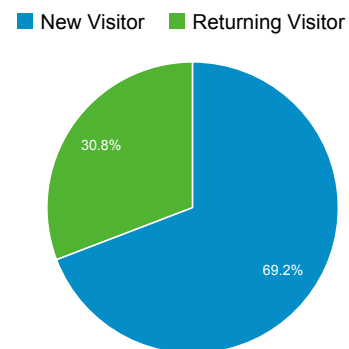

## Audience Overview

## 470 people visited this site

Visits <b>503</b>	Unique Visitors <b>470</b>	Pageviews <b>1,082</b>
Pages / Visit <b>2.15</b>	Avg. Visit Duration <b>00:01:34</b>	Bounce Rate <b>22.07%</b>
% New Visits <b>69.18%</b>		