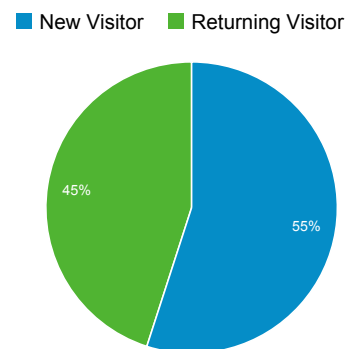

Audience Overview

Overview

173 people visited this site

Visits 191	Unique Visitors 173	Pageviews 503
Pages / Visit 2.63	Avg. Visit Duration 00:01:52	Bounce Rate 24.08%
% New Visits 54.97%		

Language	Visits	% Visits
1. el	92	48.17%
2. el-gr	65	34.03%
3. en-us	22	11.52%
4. en	5	2.62%
5. de-de	2	1.05%
6. en-gb	2	1.05%
7. en-uk	1	0.52%
8. nl	1	0.52%
9. zh-cn	1	0.52%