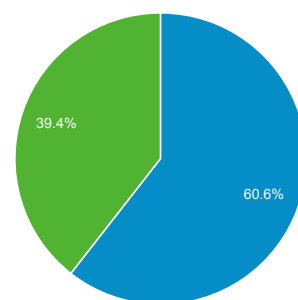

## 250 people visited this site

Visits  
**289**

Unique Visitors  
**250**

Pageviews  
**796**

Pages / Visit  
**2.75**

Avg. Visit Duration  
**00:02:04**

Bounce Rate  
**21.45%**

% New Visits  
**60.55%**

■ New Visitor ■ Returning Visitor

Language	Visits	% Visits
1. <a href="#">el-gr</a>	119	41.18%
2. <a href="#">el</a>	113	39.10%
3. <a href="#">en-us</a>	45	15.57%
4. <a href="#">en</a>	6	2.08%
5. <a href="#">en-gb</a>	4	1.38%
6. <a href="#">de-de</a>	2	0.69%