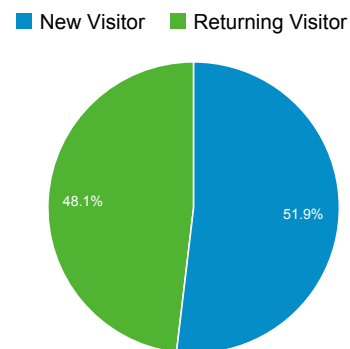

Audience Overview

Overview

347 people visited this site

Visits 399	Unique Visitors 347	Pageviews 899
Pages / Visit 2.25	Avg. Visit Duration 00:01:55	Bounce Rate 22.31%
% New Visits 51.88%		

Language	Visits	% Visits
1. el	169	42.36%
2. el-gr	129	32.33%
3. en-us	79	19.80%
4. en	15	3.76%
5. en-gb	2	0.50%
6. it	2	0.50%
7. (not set)	1	0.25%
8. de-de	1	0.25%
9. sv-se	1	0.25%