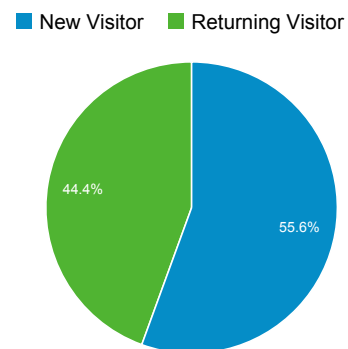

Audience Overview

Overview

● Visits

354 people visited this site

Visits 405	Unique Visitors 354	Pageviews 995
Pages / Visit 2.46	Avg. Visit Duration 00:01:46	Bounce Rate 25.43%
% New Visits 55.56%		

Language	Visits	% Visits
1. el	172	42.47%
2. el-gr	147	36.30%
3. en-us	65	16.05%
4. en	13	3.21%
5. en-gb	4	0.99%
6. de-de	3	0.74%
7. bg	1	0.25%